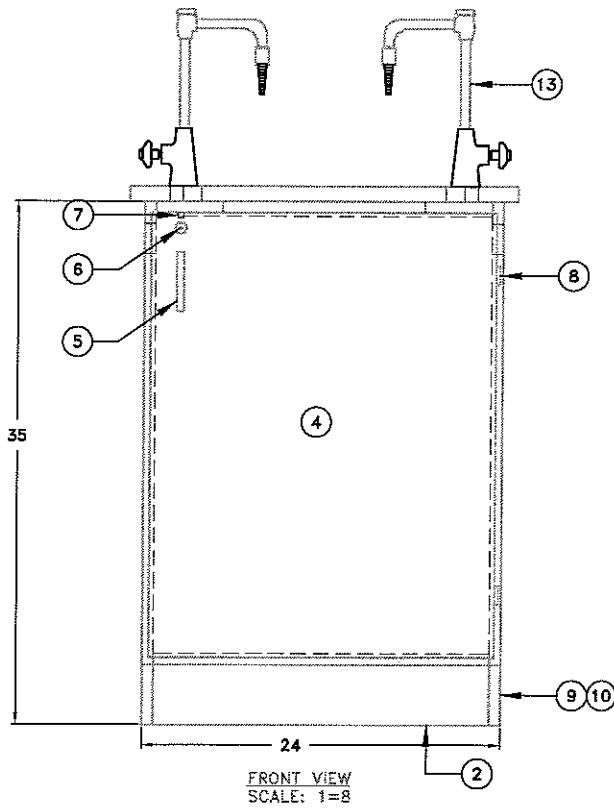

TOP VIEW
SCALE: 1=8

FRONT VIEW
SCALE: 1=8

SIDE VIEW
SCALE: 1=8

3D VIEW
SCALE: 1=8
(SHOWN FOR CLARITY)

REVISIONS				DWN BY:	DIVERSIFIED WOODCRAFTS, INC	
REV	DESCRIPTION	DATE	APPROVED	ADRYJA	TITLE: SERVICE ISLAND 26 X 24	
1	ITEM 12 WAS 206101	11/17/04	MSTREICHER	7/15/2004	DRAWING NUMBER	
					3116K	REVISION
						REV 1
					SCALE AS NOTED	SHEET 1 OF 1
						SIZE C