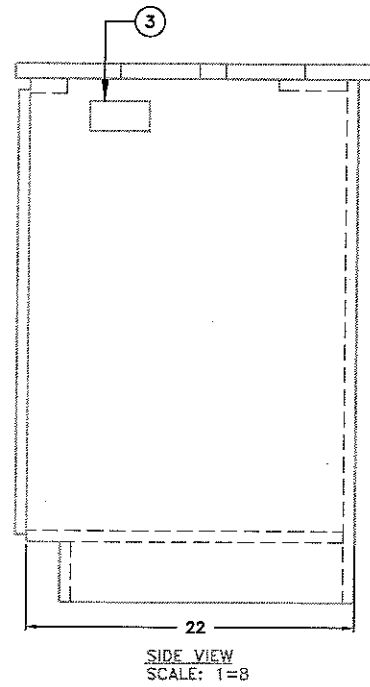

TOP VIEW
SCALE: 1=8

FRONT VIEW
SCALE: 1=8

SIDE VIEW
SCALE: 1=8

3D VIEW
SCALE: 1=8
(SHOWN FOR CLARITY)

REVISIONS				DWN BY:	DIVERSIFIED WOODCRAFTS, INC	
REV	DESCRIPTION	DATE	APPROVED	ADRYJA	TITLE: SERVICE ISLAND 26 X 24	
1	ITEM 12 WAS 206101	11/17/04	MSTREICHER	7/15/2004	DRAWING NUMBER	
					3116K	REVISION
						REV 1
					SCALE AS NOTED	SHEET 1 OF 1
						SIZE C